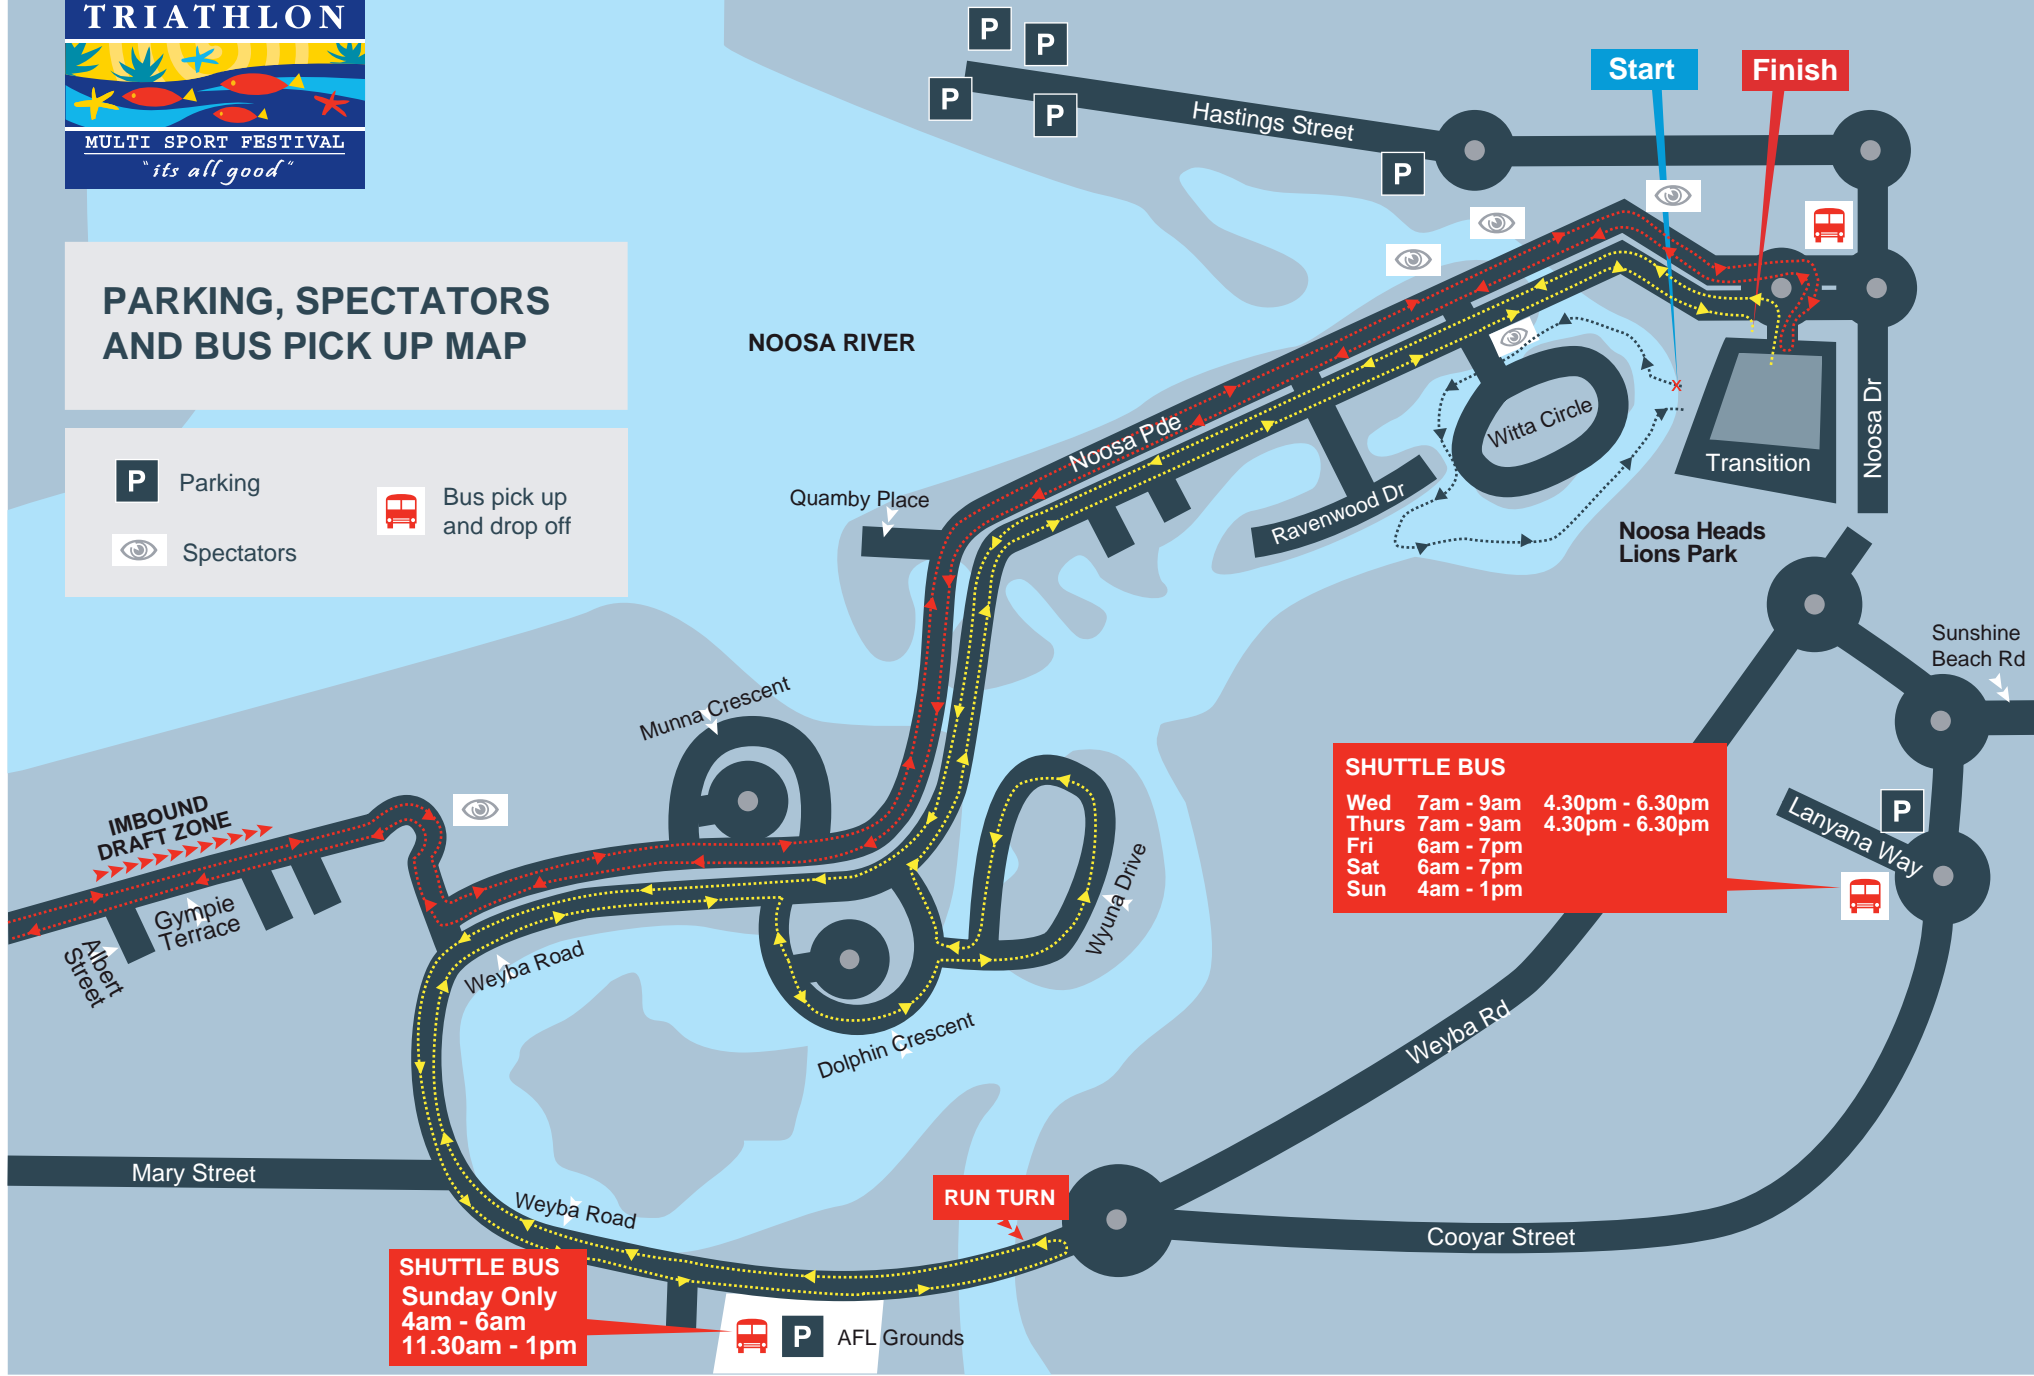

PARKING, SPECTATORS AND BUS PICK UP MAP

- P** Parking
- Bus pick up and drop off
- Spectators

SHUTTLE BUS		
Wed	7am - 9am	4.30pm - 6.30pm
Thurs	7am - 9am	4.30pm - 6.30pm
Fri	6am - 7pm	
Sat	6am - 7pm	
Sun	4am - 1pm	

SHUTTLE BUS
Sunday Only
 4am - 6am
 11.30am - 1pm

RUN TURN

P AFL Grounds